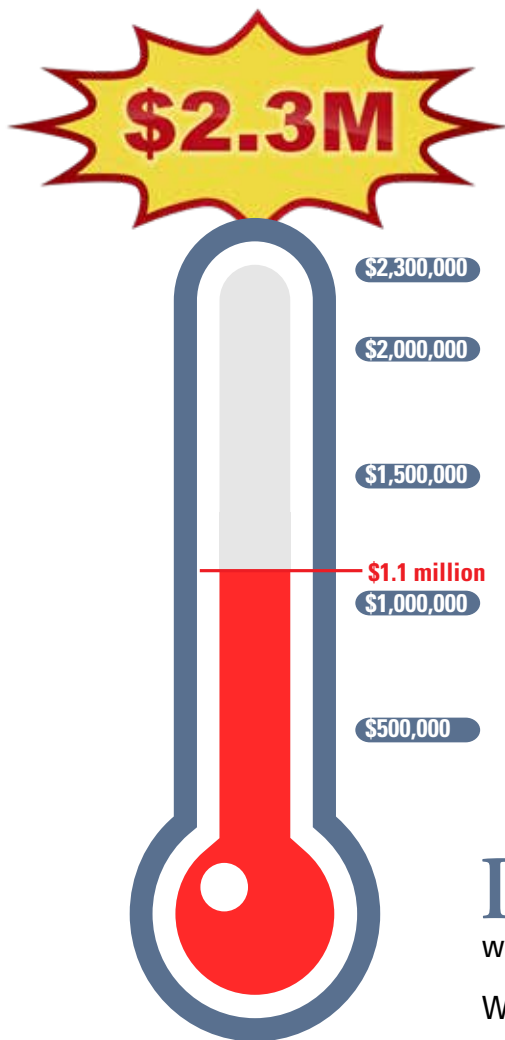

THE CENTER FOR LIVING HISTORY AT THE ALDEN HOUSE HISTORIC SITE
105 Alden Street, Duxbury, MA
www.alden.org

- ✓ Strengthen our mission to preserve, share and teach the significance of *The Mayflower* Pilgrim spirit and Native American tradition through public exhibition and partnerships with schools.
- ✓ Create fully accessible gathering spaces using the latest technologies to attract a diverse audience.
- ✓ Design and implement an interactive and engaging curriculum that encourages open dialogue and understanding of the reasons for and roots of our Democracy and the impact of *The Mayflower Compact* on the Birth of our Nation.

Please consider sending your gift today. A list of naming opportunities is available on the Alden website at www.alden.org along with more information about the campaign.

With gratitude,

The Alden Building Campaign Committee

J. Alden Keyser, <i>Chair</i>	Tom Delano	Russell Rockwell
John Alden	Rich Holmes	Adryn Sumner
Pam Campbell Smith	Mark Jacobson	Desiree Mobed, <i>Director</i>
Anne Cobuzzi	Pauline Kezer	Terri Wilson, <i>Consultant</i>